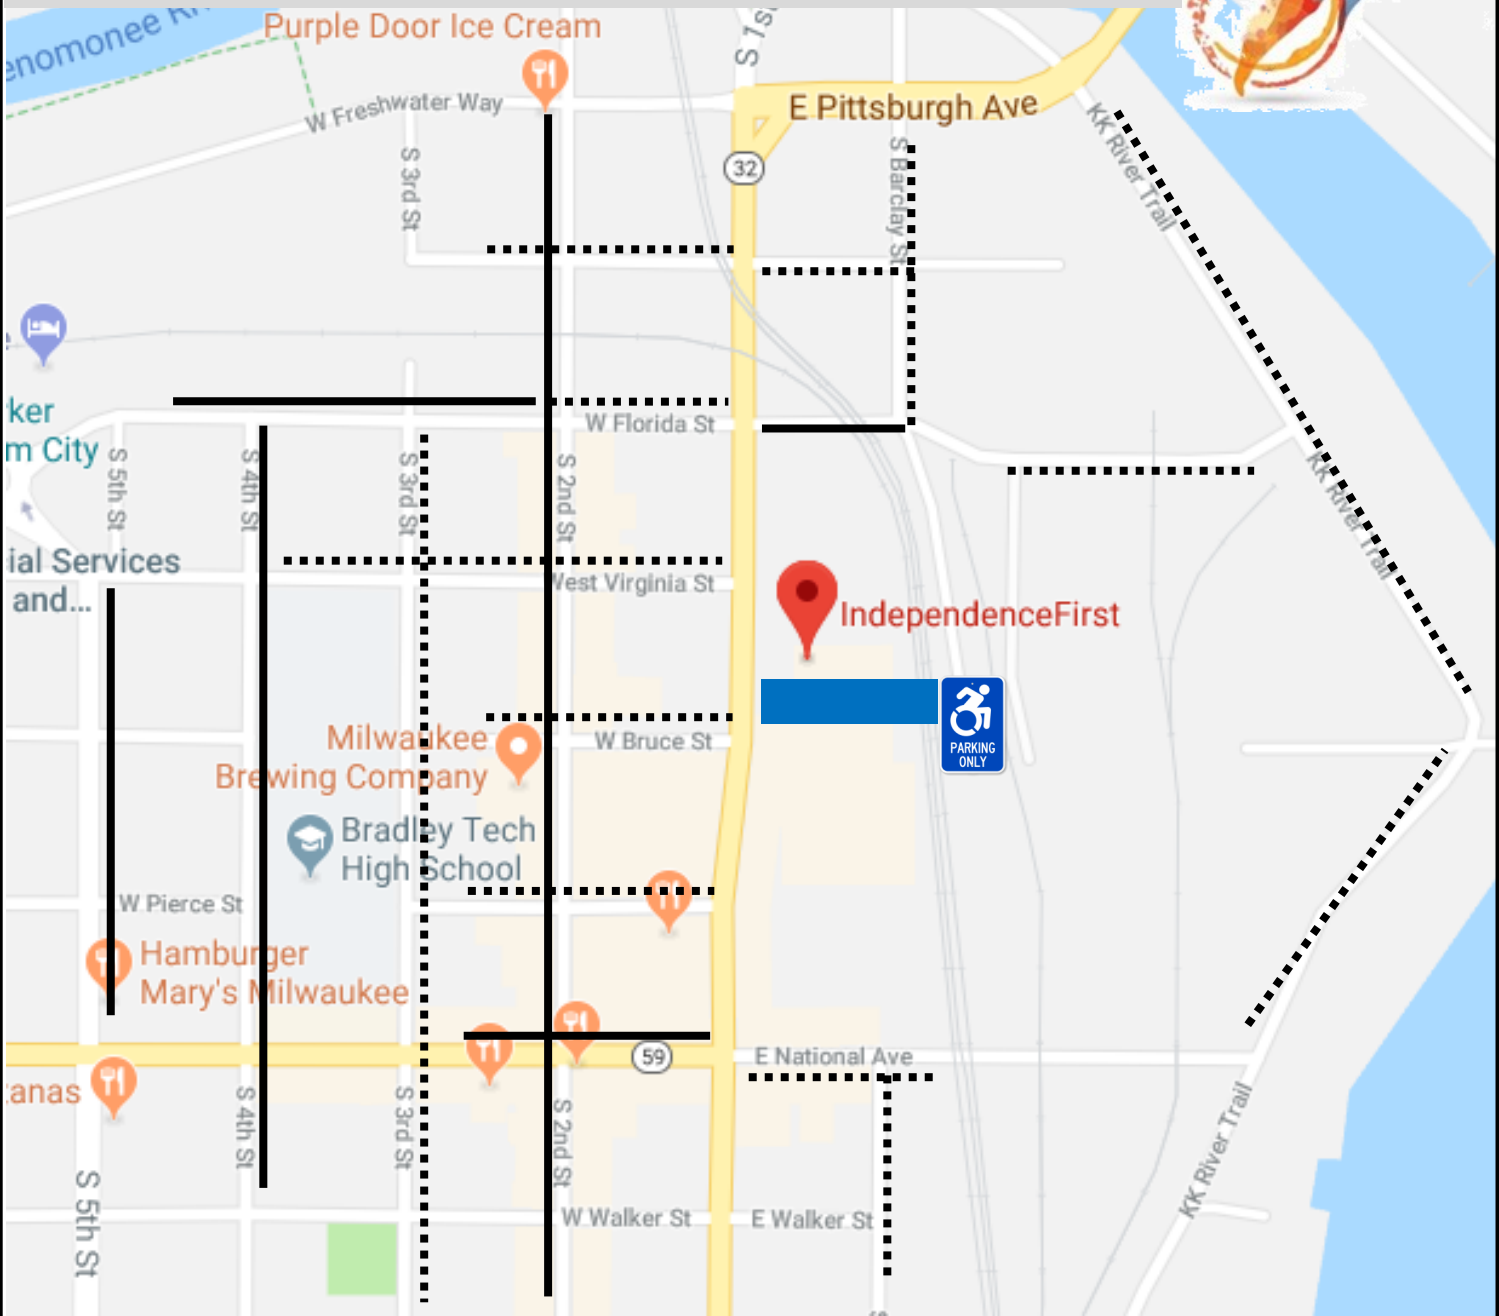

Stride and Glide Parking Suggestions

May 19, 2018

IndependenceFirst address: 540 S. 1st St. Milwaukee, WI 53204

— Street Parking— 2 hour
- - - - - Street Parking— free no limit

 Accessible Parking 

Please read all parking signs before parking.